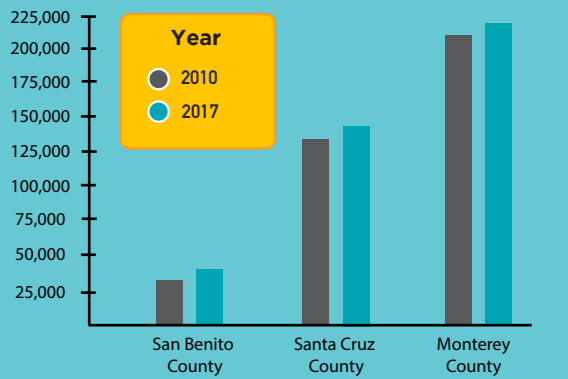

Total Fields of Bachelor Degrees

Top Bachelor Degrees

1. Business (12%)
2. Social Sciences (12%)
3. Agricultural & Environmental Sciences (9%)
4. Education (8%)
5. Liberal Arts & History (8%)

Undergraduate Enrollment

Population 25 years and over with a Bachelor's degree or higher

Monterey Bay Region Workforce

Overall Workforce

Monterey Bay Region

2010:

385,400

2017:

394,100