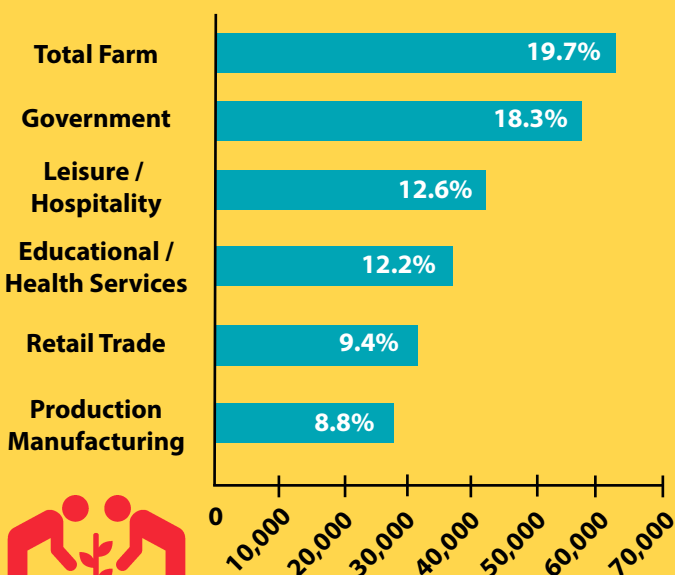

Unemployment is Down Throughout the Region

Monterey Bay Region

2010
13.1%

2017
6.5%

	2010	2017
San Benito County	15.1%	5.9%
Santa Cruz County	13.3%	5.7%
Monterey County	12.7%	7.2%

Employment by Industry

Monterey Bay Region

Figures as of 2017

Projections by Industry

Ten Year Growth Projections for the period of 2014 - 2024