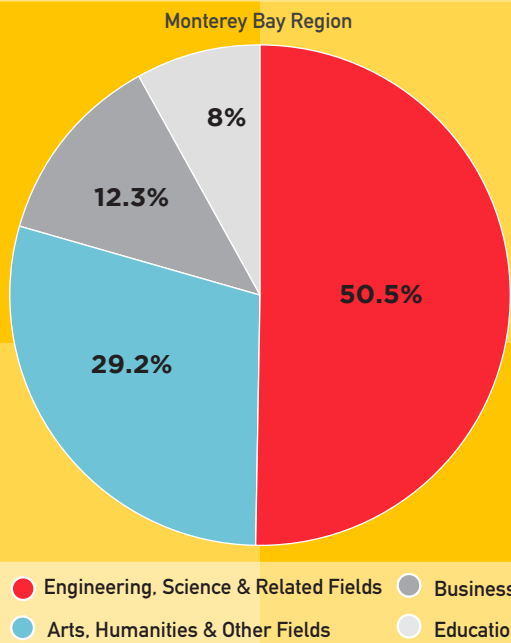

Monterey Bay Region Higher Education

High School Grads Meeting UC-CSU Requirements

Highest Education Attainment

	Monterey County	San Benito County	Santa Cruz County
Graduate/Professional	9.2%	5.9%	15.6%
Bachelor's	14.4%	13%	23.4%
Associate's	8.1%	8.2%	9.2%
Some College/No Degree	18.8%	26.5%	22.6%
High School Graduate*	20.4%	24.6%	15.5%
9th-12th Grade No Diploma	9.7%	7.9%	4.9%
High School Graduate	19.4%	13.8%	8.8%

Total Fields of Bachelor Degrees

Top Bachelor Degrees

1. Business (12%)
2. Social Sciences (12%)
3. Agricultural & Environmental Sciences (9%)
4. Education (8%)
5. Liberal Arts & History (8%)

Undergraduate Enrollment