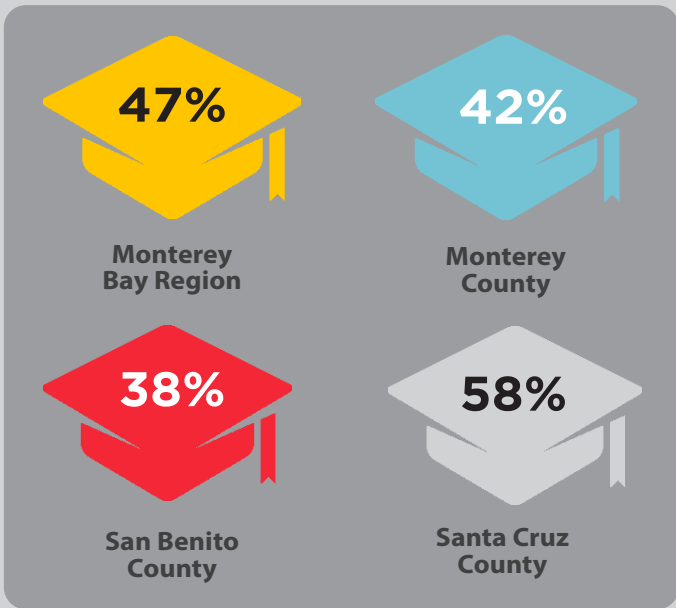

Monterey Bay Region Higher Education

High School Grads Meeting UC-CSU Requirements

Highest Education Attainment

	Monterey County	San Benito County	Santa Cruz County
Graduate/Professional	9.2%	5.9%	15.6%
Bachelor's	14.4%	13%	23.4%
Associate's	8.1%	8.2%	9.2%
Some College/No Degree	18.8%	26.5%	22.6%
High School Graduate*	20.4%	24.6%	15.5%
9th-12th Grade No Diploma	9.7%	7.9%	4.9%
High School Graduate	19.4%	13.8%	8.8%

Total Fields of Bachelor Degrees

Top Bachelor Degrees

1. Business (12%)
2. Social Sciences (12%)
3. Agricultural & Environmental Sciences (9%)
4. Education (8%)
5. Liberal Arts & History (8%)

Undergraduate Enrollment